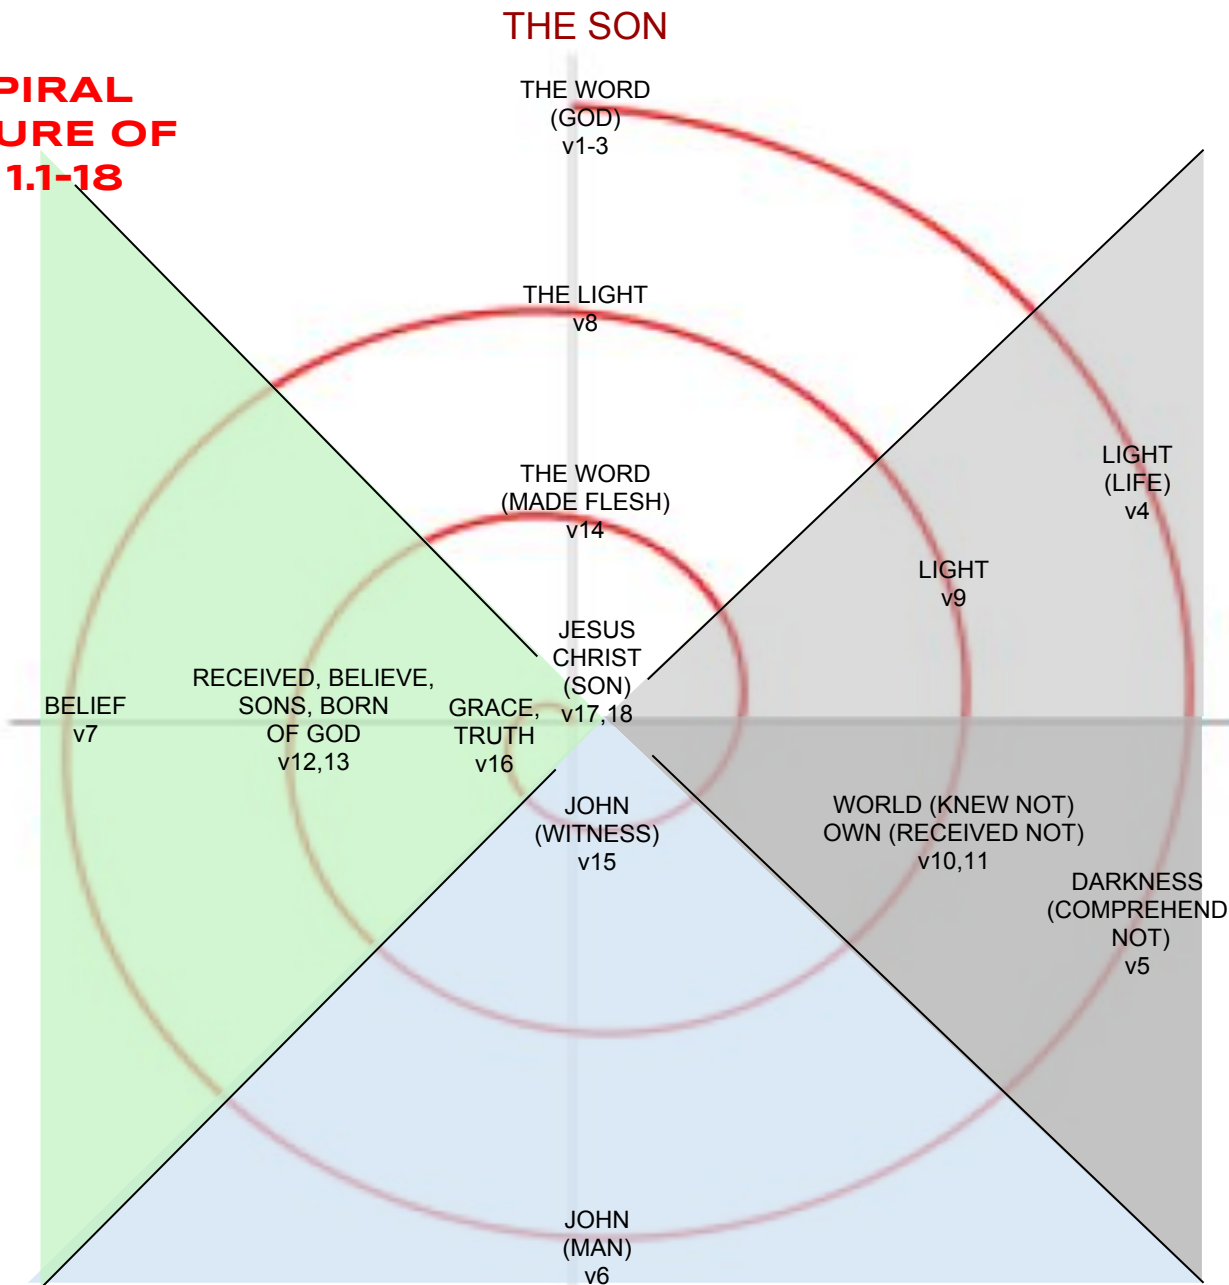

**THE SPIRAL  
STRUCTURE OF  
JOHN 1.1-18**

SALVATION

THE SON

THE WORD  
(GOD)  
v1-3

THE LIGHT  
v8

THE WORD  
(MADE FLESH)  
v14

JESUS  
CHRIST  
(SON)  
v17,18

JOHN  
(WITNESS)  
v15

THE GOSPEL

THE FAITHFUL WITNESS (JOHN)